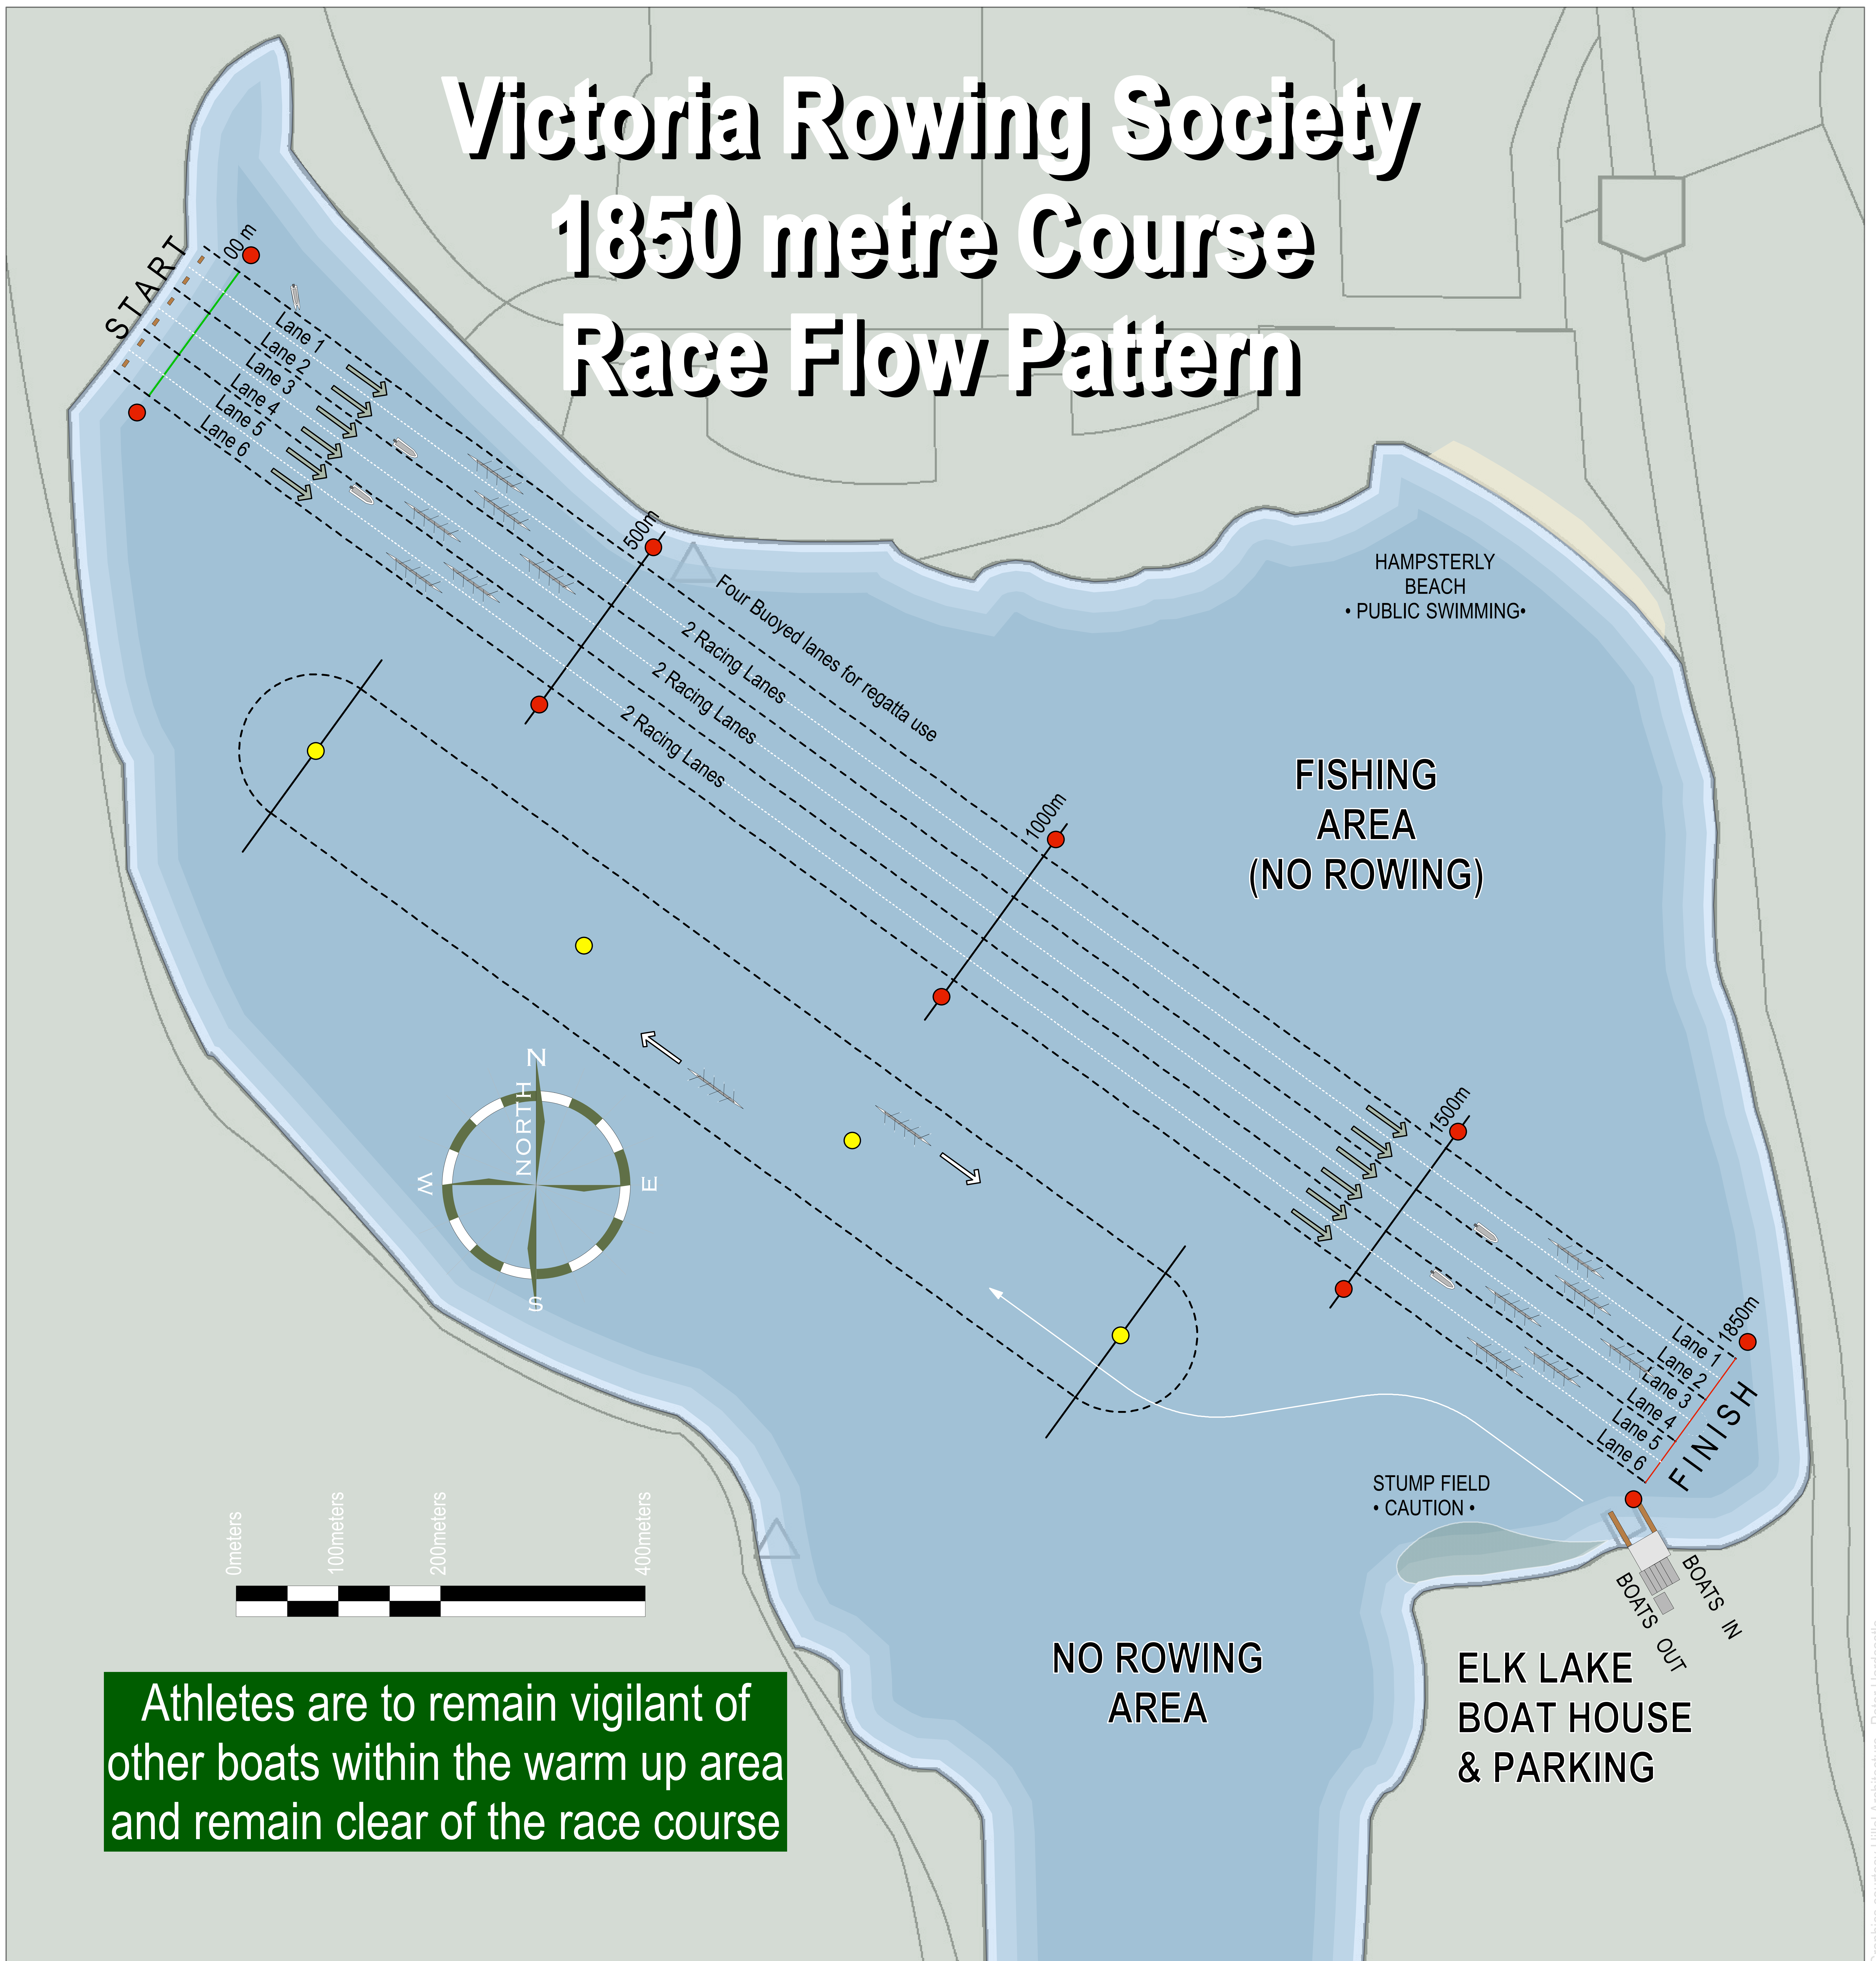

Victoria Rowing Society 1850 metre Course Race Flow Pattern

Athletes are to remain vigilant of other boats within the warm up area and remain clear of the race course